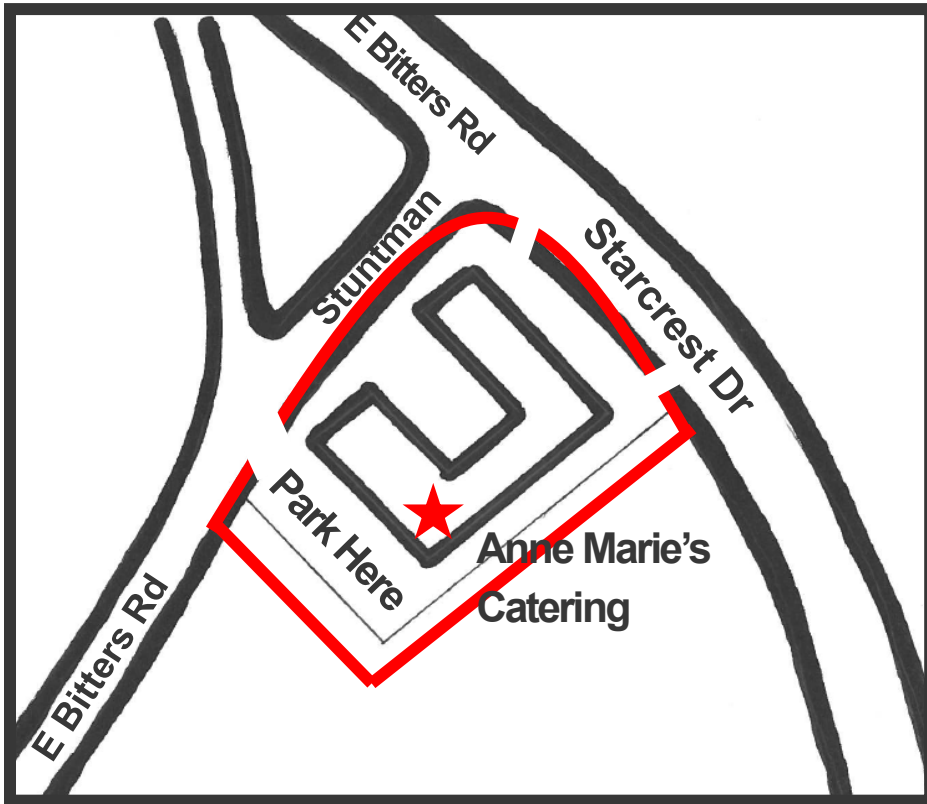

FINANCIAL WOMEN IN TEXAS

helping women succeed

NEW LOCATION !!!

DIRECTIONS

410 & 281

281 North; Exit E Bitters Rd; Right on Bitters Rd (Turns into Starcrest);
Right on Stuntman; Parking is on the left

1604 & 281

281 South; Exit E Bitters Rd; Left on Bitters Rd (Turns into Starcrest);
Right on Stuntman; Parking is on the left

410 & NACOGDOCHES

Head northeast on Nacogdoches Rd; Turn Left to merge onto Wurzbach Pkwy;
Take the Starcrest Dr exit; Right on Starcrest Dr; Left on Stuntman;
Parking is on the left